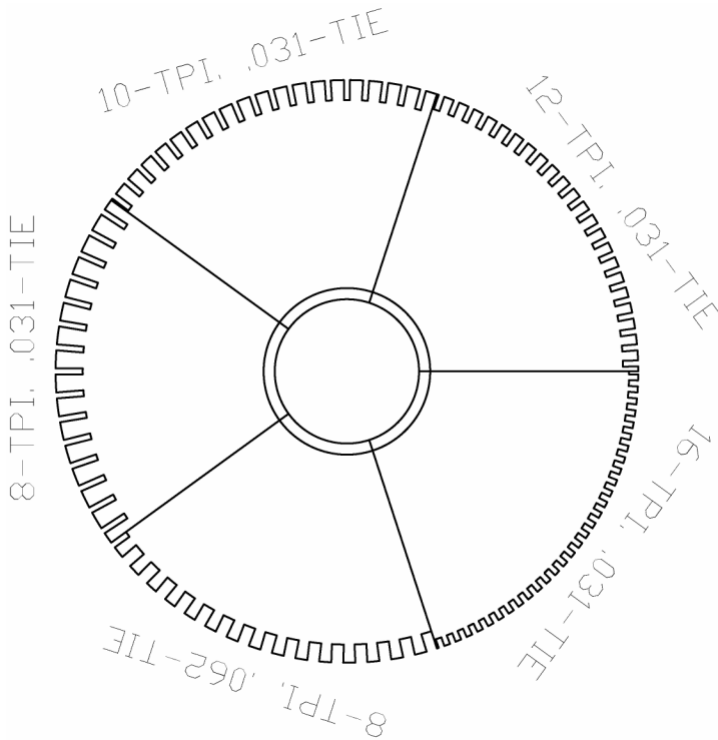

WALT POWLEY INLINE
INCORPORATED

Over 800 Pressroom Products
in Stock - Call for Catalog!

Perf Wheels - Scale Drawing

3.03" (76.96mm) OD

Perf Wheels - Scale Drawing

2.50" (63.56mm) OD

Walt Powley Inline, Inc.
12006 Spaulding School Drive - Unit #105
Plainfield, IL 60585
USA